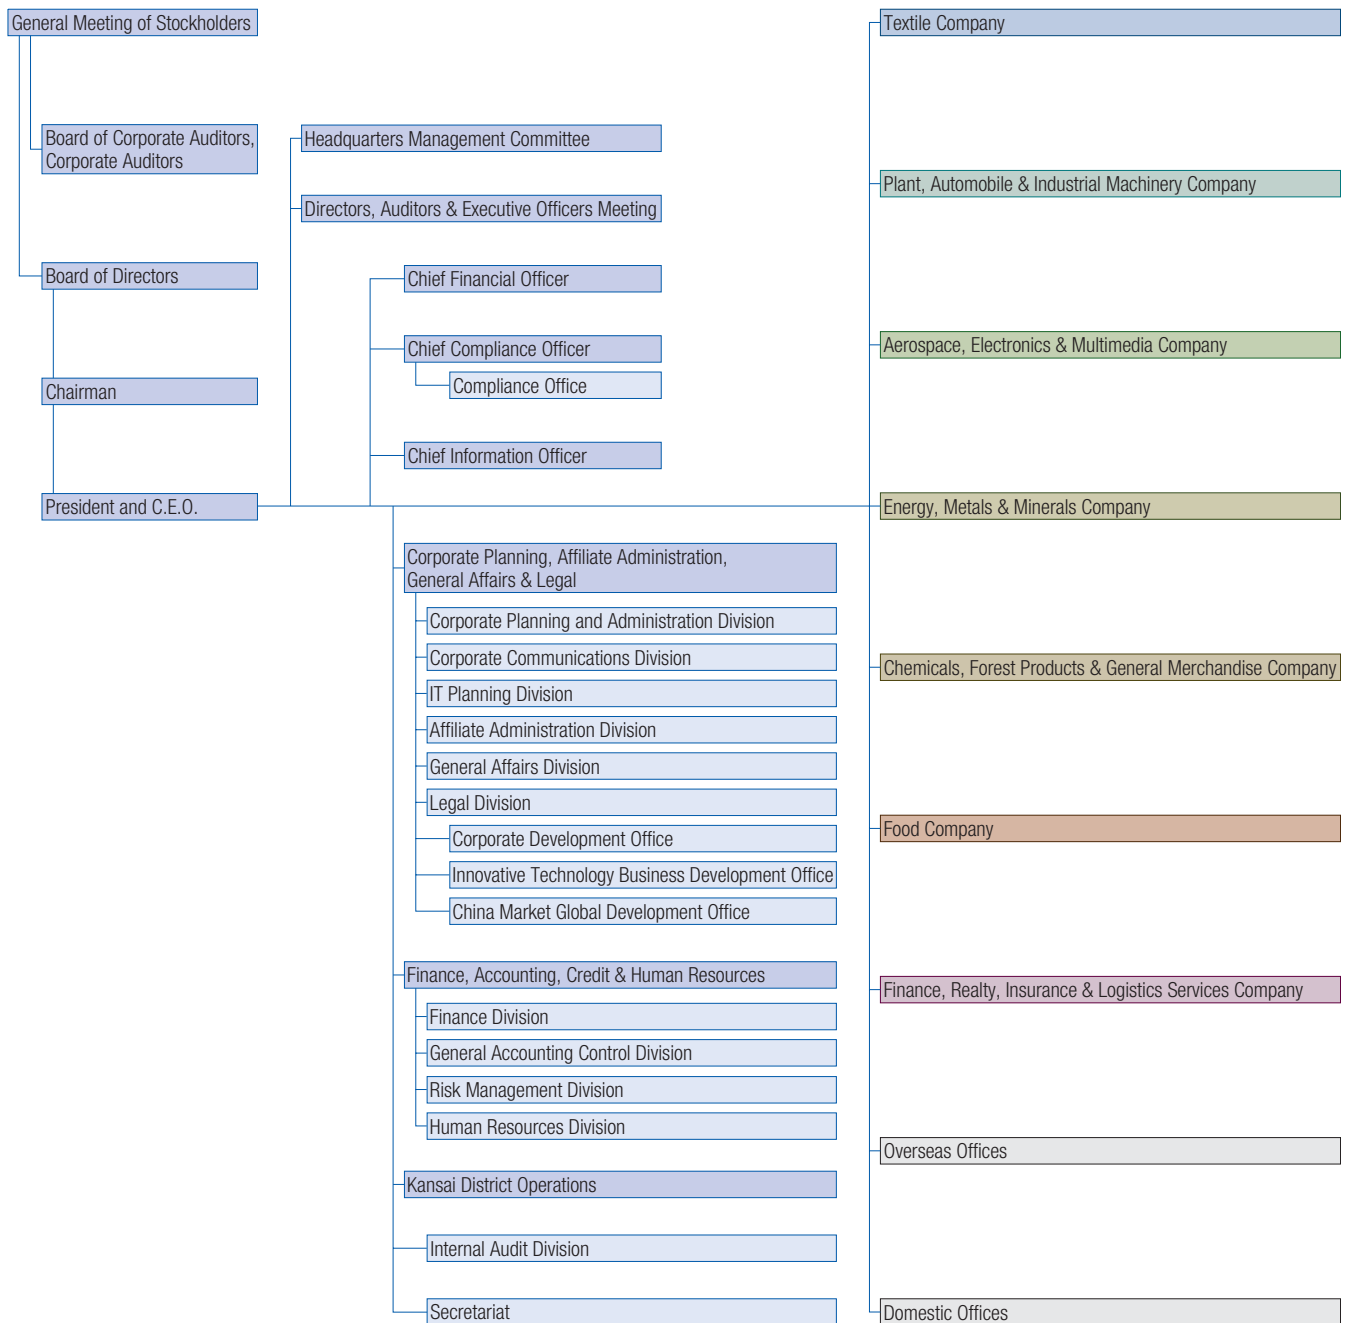

Organization

In addition to the above organization, the GMC (Group Management Committee) was established to heighten the overall value of the ITOCHU Group.

(As of July 1, 2003)